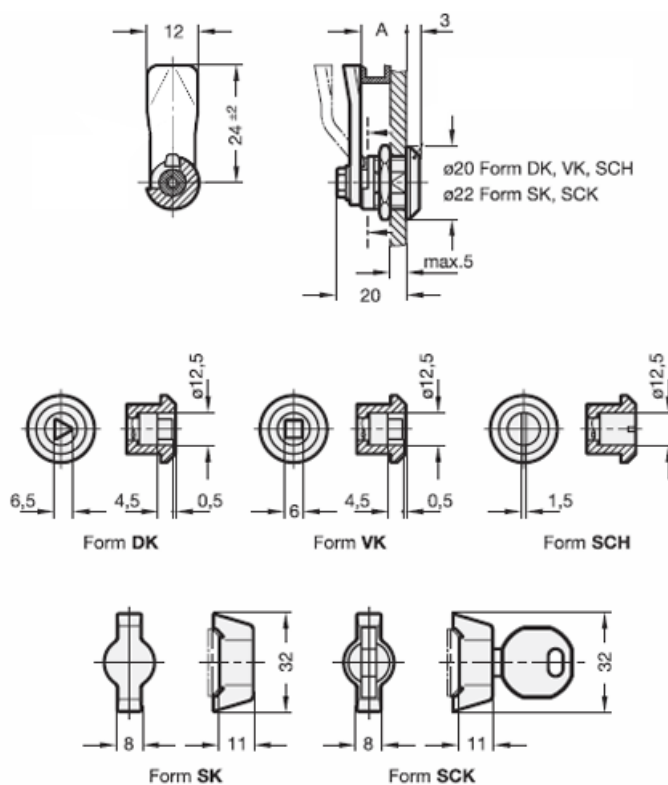

Data Sheet

Article number: 201589012
Description: E+G Mini latch
GN 115.6-DK-13,5

Measures

A = 13.5